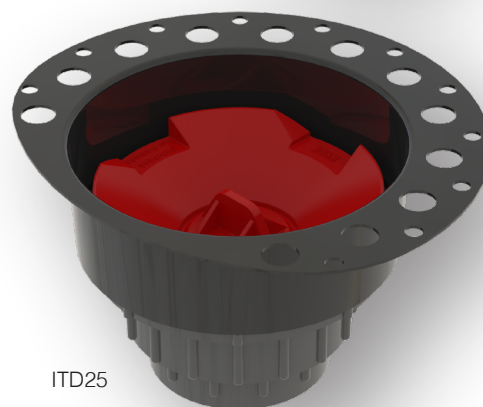

Now you have a choice.

Introducing our line of products for use in non-combustible buildings.

Your job just got easier.[®]

Features

- Meets flame and smoke requirements of CAN/ULC S102.2-10 for non-combustible buildings (use approved PVC primer and solvent cement to make joints).
- Will not support combustion in the presence of an ignition source.

Available products

- Offset and Direct style Waste/Overflows available in Testable and non-Testable models, Kit and Half Kit formats, and a choice of multiple closure mechanisms. Rough-in and Trim also available.
- ITD25 non-combustible FR PVC Island Tub Drain Testable Rough-in.
- 2" Drains for Molded and Tile shower bases in Round and Square models.

2550QK-CP
Model Shown

SD250-SS

ITD25

*Certifications

*The "cCSAus Meets UPC" mark means the product conforms to the requirements of the NPC, UPC, IPC and IRC.

StockCode	Style	Type	Closure	COVER	FINISH
-----------	-------	------	---------	-------	--------

StockCode	Size	Type	Top	FINISH
-----------	------	------	-----	--------

Shower Drains for Molded Bases				
SD250-SS	2"	Adjustable	Round	Stainless Steel

Shower Drains for Tile Shower Bases				
SD245-SS	2"	Adjustable	Round	Stainless Steel
SD244-SS	2"	Adjustable	Square	Stainless Steel
SD245-BN	2"	Adjustable	Round	Brushed Nickel
SD245-MBL	2"	Adjustable	Round	Matte Black
SD244-BN	2"	Adjustable	Square	Brushed Nickel
SD244-MBL	2"	Adjustable	Square	Matte Black